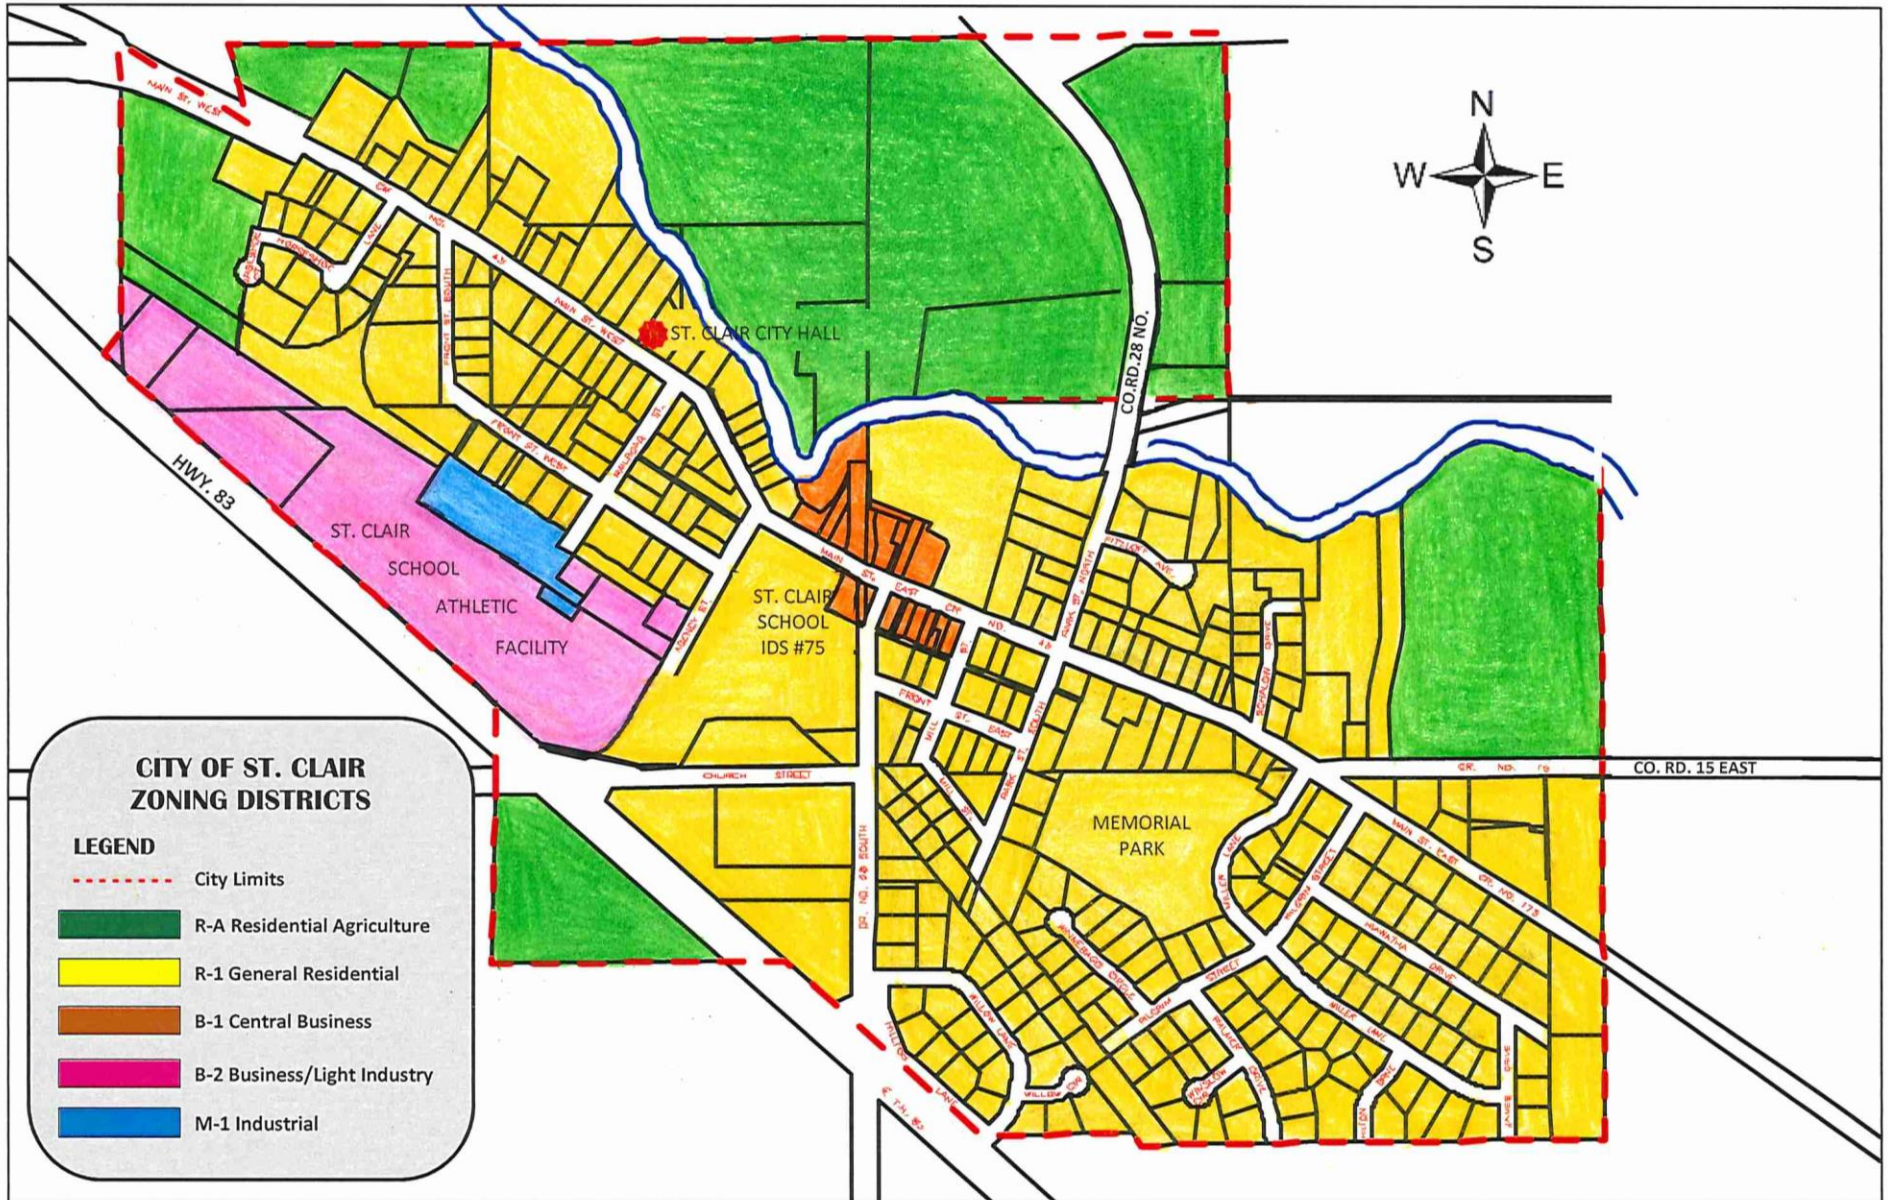

CITY OF ST. CLAIR ZONING MAP

CITY OF ST. CLAIR ZONING DISTRICTS

LEGEND

- - - City Limits
- R-A Residential Agriculture
- R-1 General Residential
- B-1 Central Business
- B-2 Business/Light Industry
- M-1 Industrial